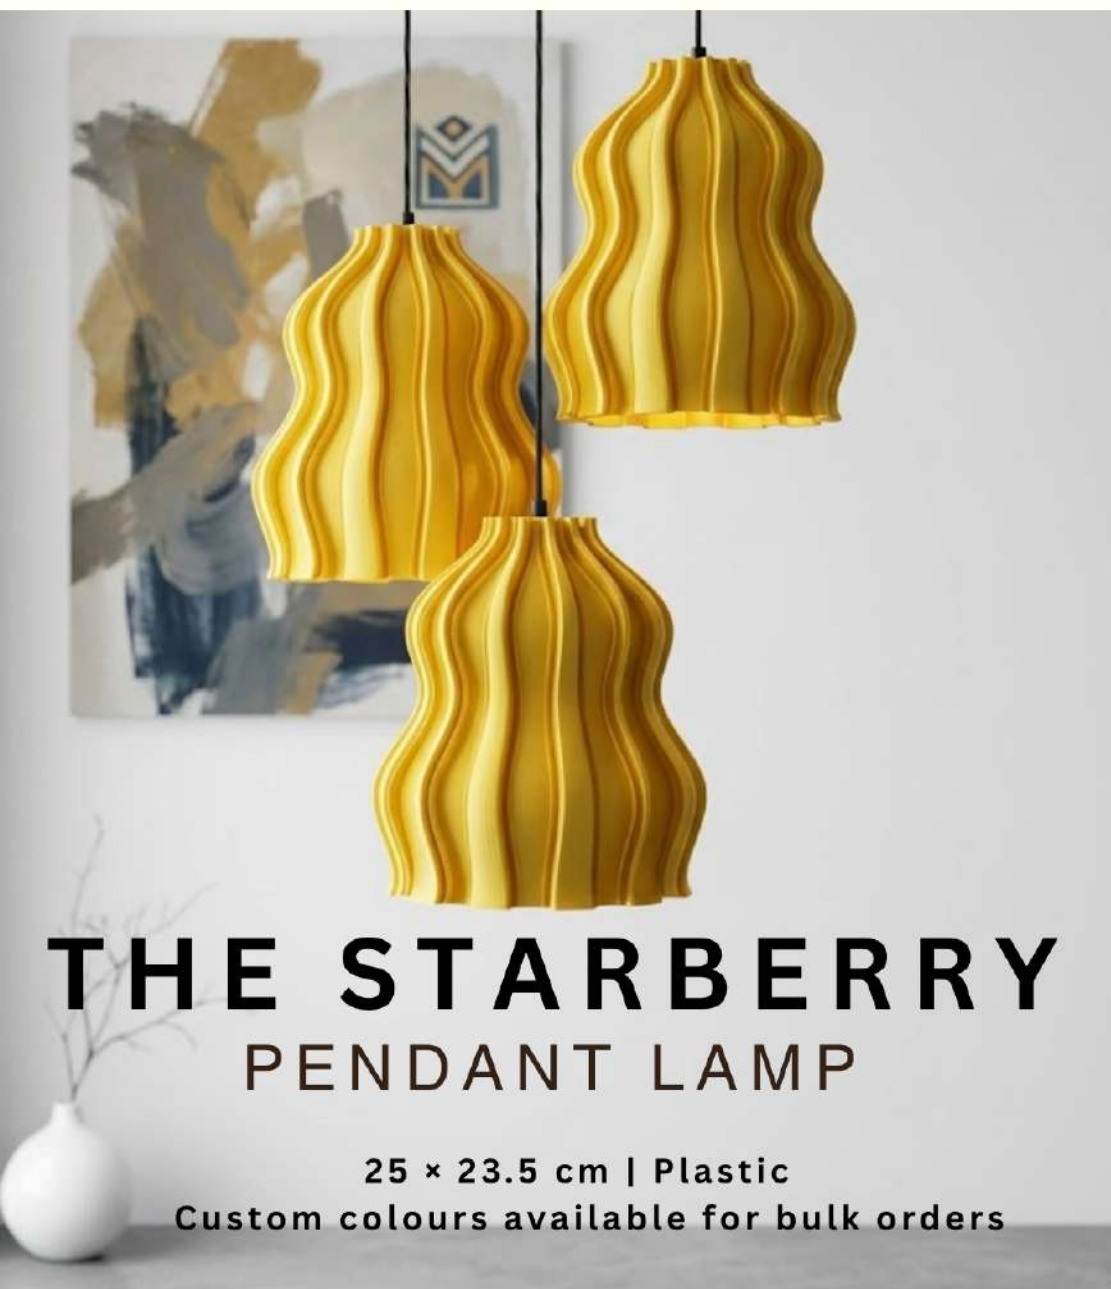

THE
SUNDAY 

It feels home, it
feels **Sundayy!**

A perfect blend of light and design. This pendant lamp creates a cozy ambiance while enhancing the character of the room with its sleek, hanging silhouette.

THE STARBERRY PENDANT LAMP

25 x 23.5 cm | Plastic
Custom colours available for bulk orders

THE STARGAZE PENDANT LAMP

Transform your home
with this designer
ambient lighting that
blend comfort, elegance,
and modern design
effortlessly.

20 × 11 cm | Plastic
Custom colours available for bulk orders

THE SUNGLOBE

TABLE LAMP

20 × 13.6 cm | Plastic
Custom colours available for bulk orders

Designed for simplicity and style, this table lamp blends seamlessly with your décor. Its clean design and gentle light create a calm, inviting ambiance wherever it's placed.